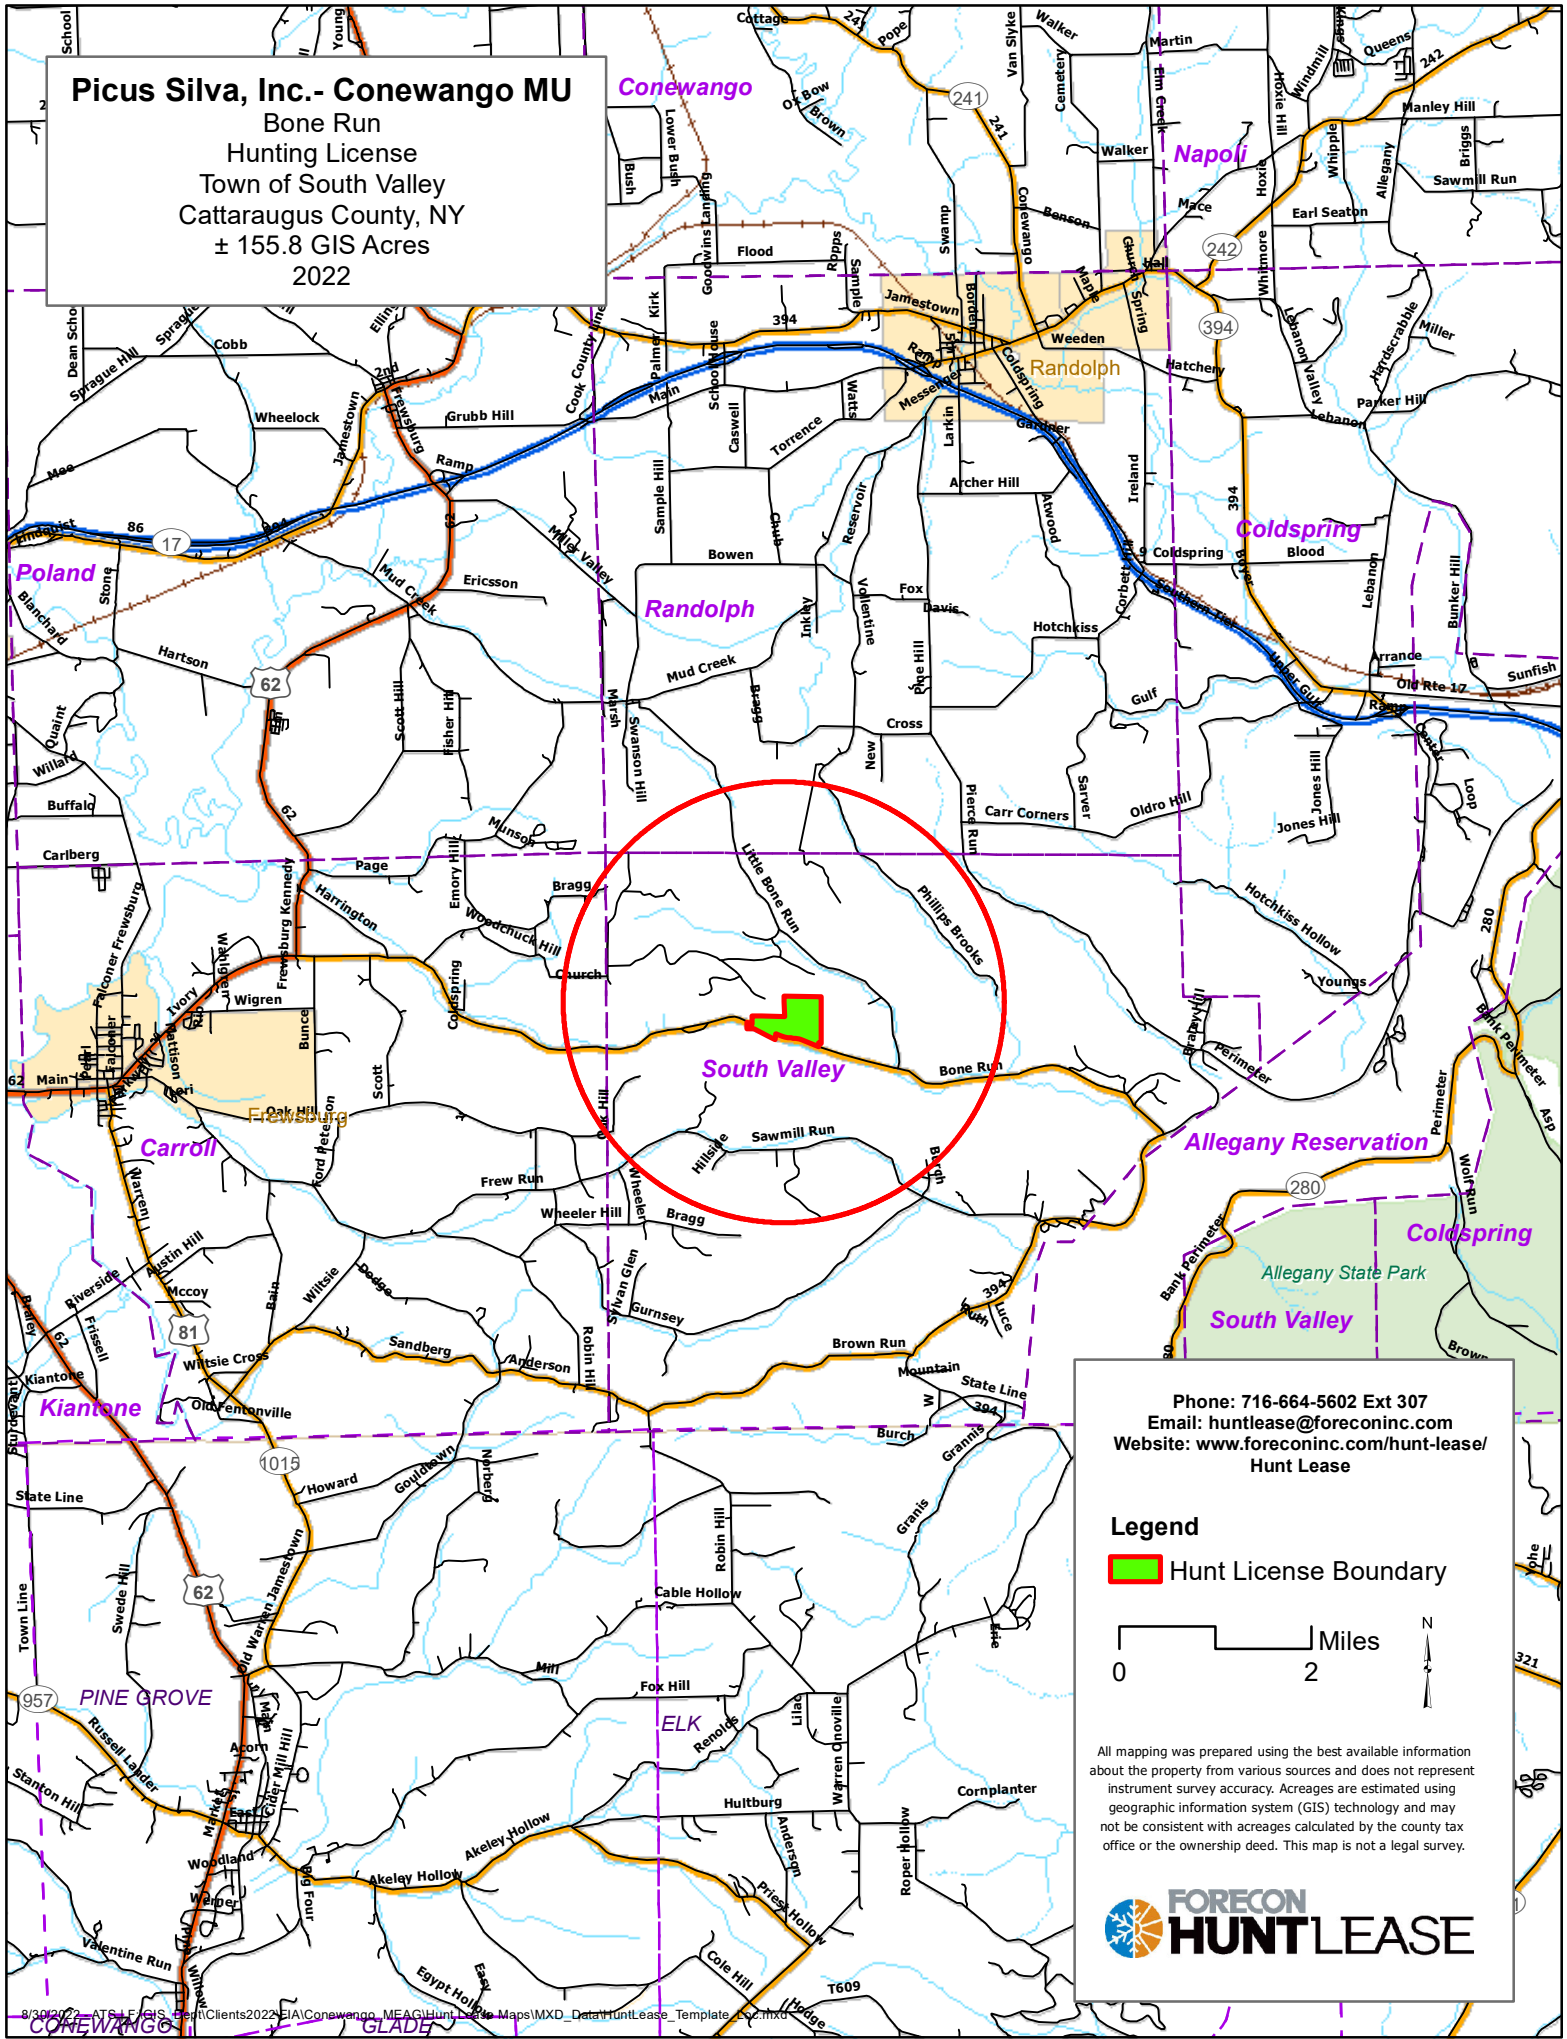

Picus Silva, Inc. - Conewango MU
Bone Run
Hunting License
Town of South Valley
Cattaraugus County, NY
± 155.8 GIS Acres
2022

Phone: 716-664-5602 Ext 307
Email: huntlease@foreconinc.com
Website: www.foreconinc.com/hunt-lease/
Hunt Lease

Legend

Hunt License Boundary

All mapping was prepared using the best available information about the property from various sources and does not represent instrument survey accuracy. Acres are estimated using geographic information system (GIS) technology and may not be consistent with acreages calculated by the county tax office or the ownership deed. This map is not a legal survey.