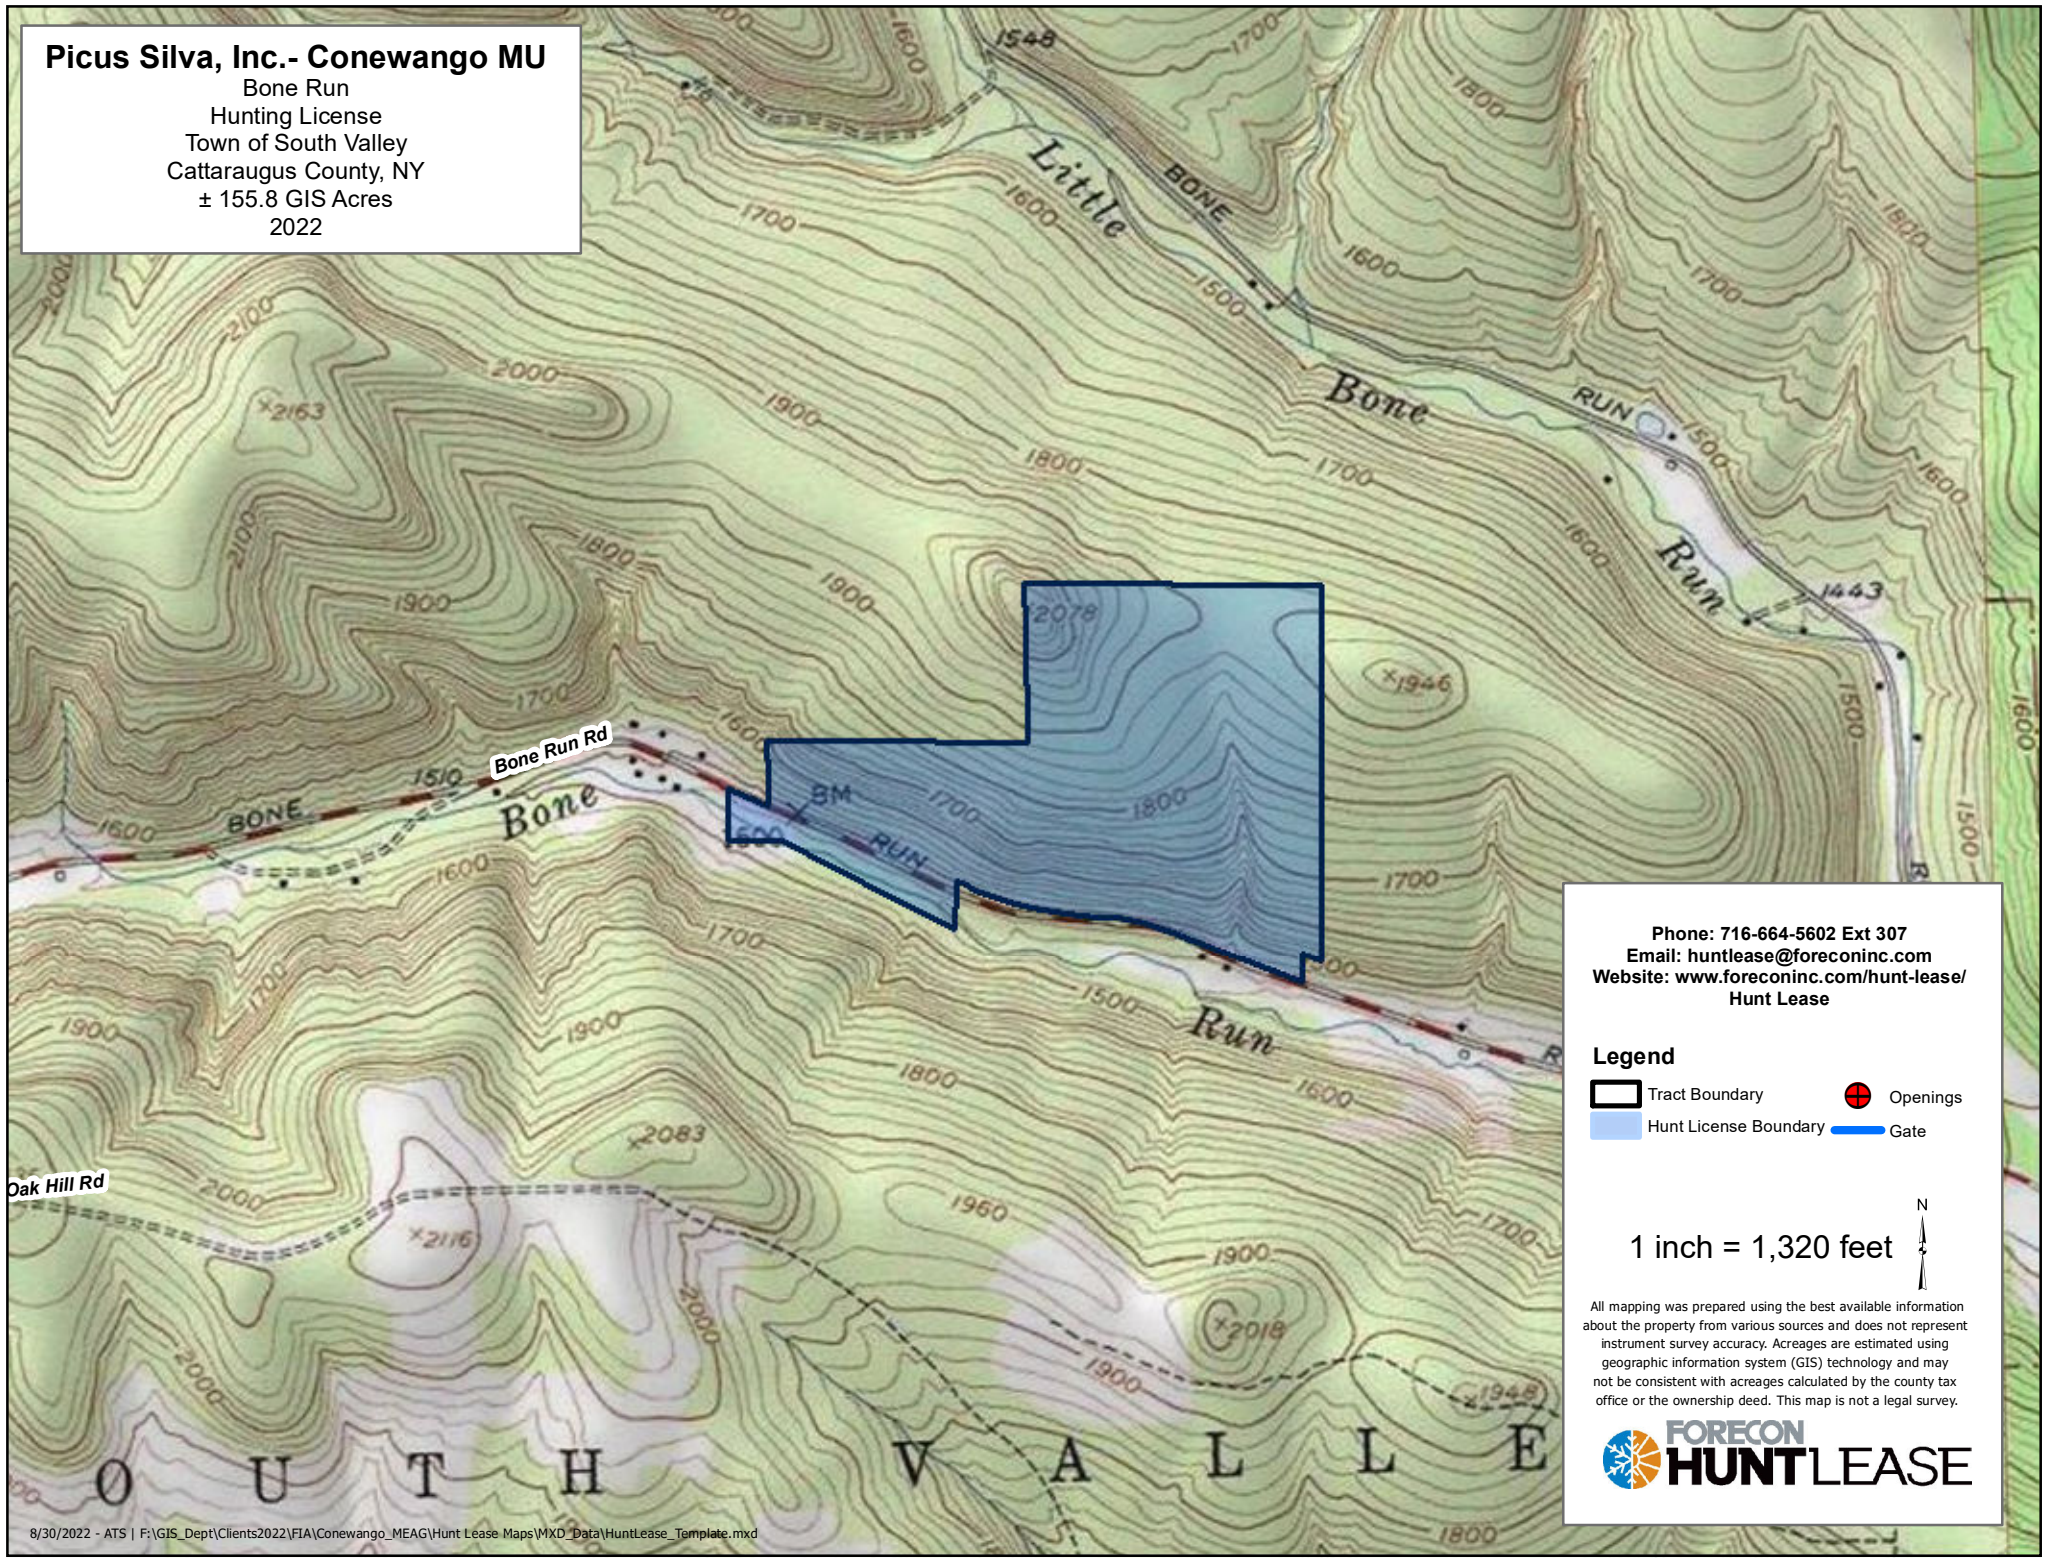

Picus Silva, Inc.- Conewango MU

Bone Run
Hunting License
Town of South Valley
Cattaraugus County, NY
± 155.8 GIS Acres
2022

Phone: 716-664-5602 Ext 307
Email: huntlease@foreconinc.com
Website: www.foreconinc.com/hunt-lease/Hunt Lease

Legend

Tract Boundary	Openings
Hunt License Boundary	Gate

1 inch = 1,320 feet

All mapping was prepared using the best available information about the property from various sources and does not represent instrument survey accuracy. Acreages are estimated using geographic information system (GIS) technology and may not be consistent with acreages calculated by the county tax office or the ownership deed. This map is not a legal survey.