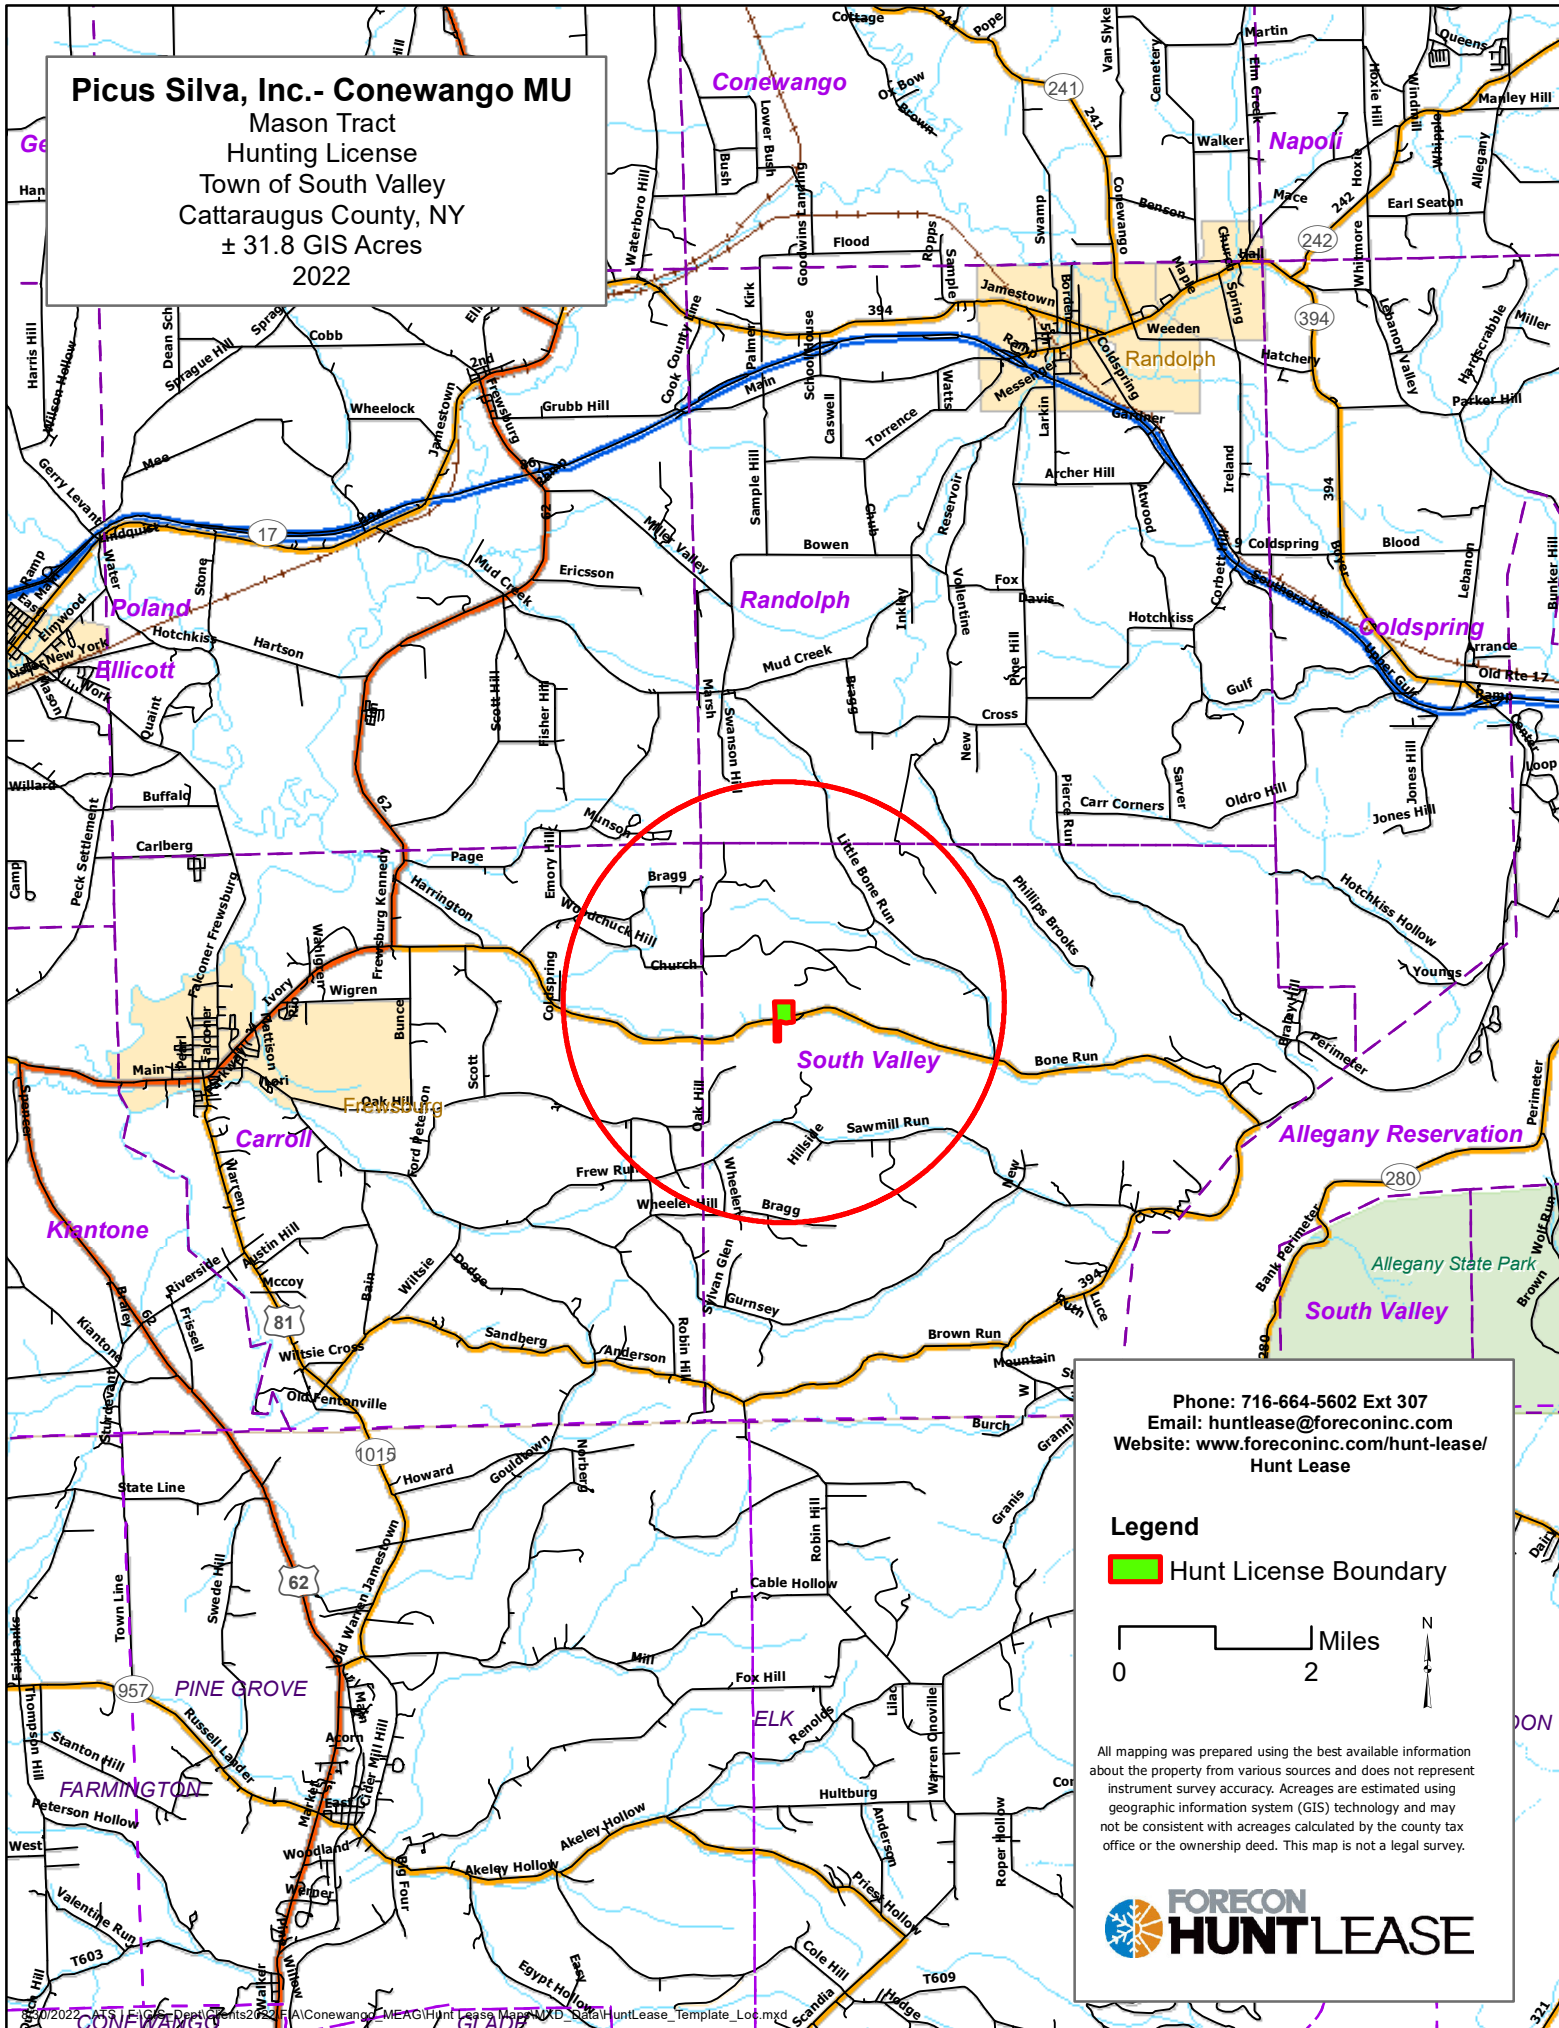

Picus Silva, Inc. - Conewango MU

Mason Tract
Hunting License
Town of South Valley
Cattaraugus County, NY
± 31.8 GIS Acres
2022

Phone: 716-664-5602 Ext 307
Email: huntlease@foreconinc.com
Website: www.foreconinc.com/hunt-lease/HuntLease

Legend

Hunt License Boundary

All mapping was prepared using the best available information about the property from various sources and does not represent instrument survey accuracy. Acreages are estimated using geographic information system (GIS) technology and may not be consistent with acreages calculated by the county tax office or the ownership deed. This map is not a legal survey.