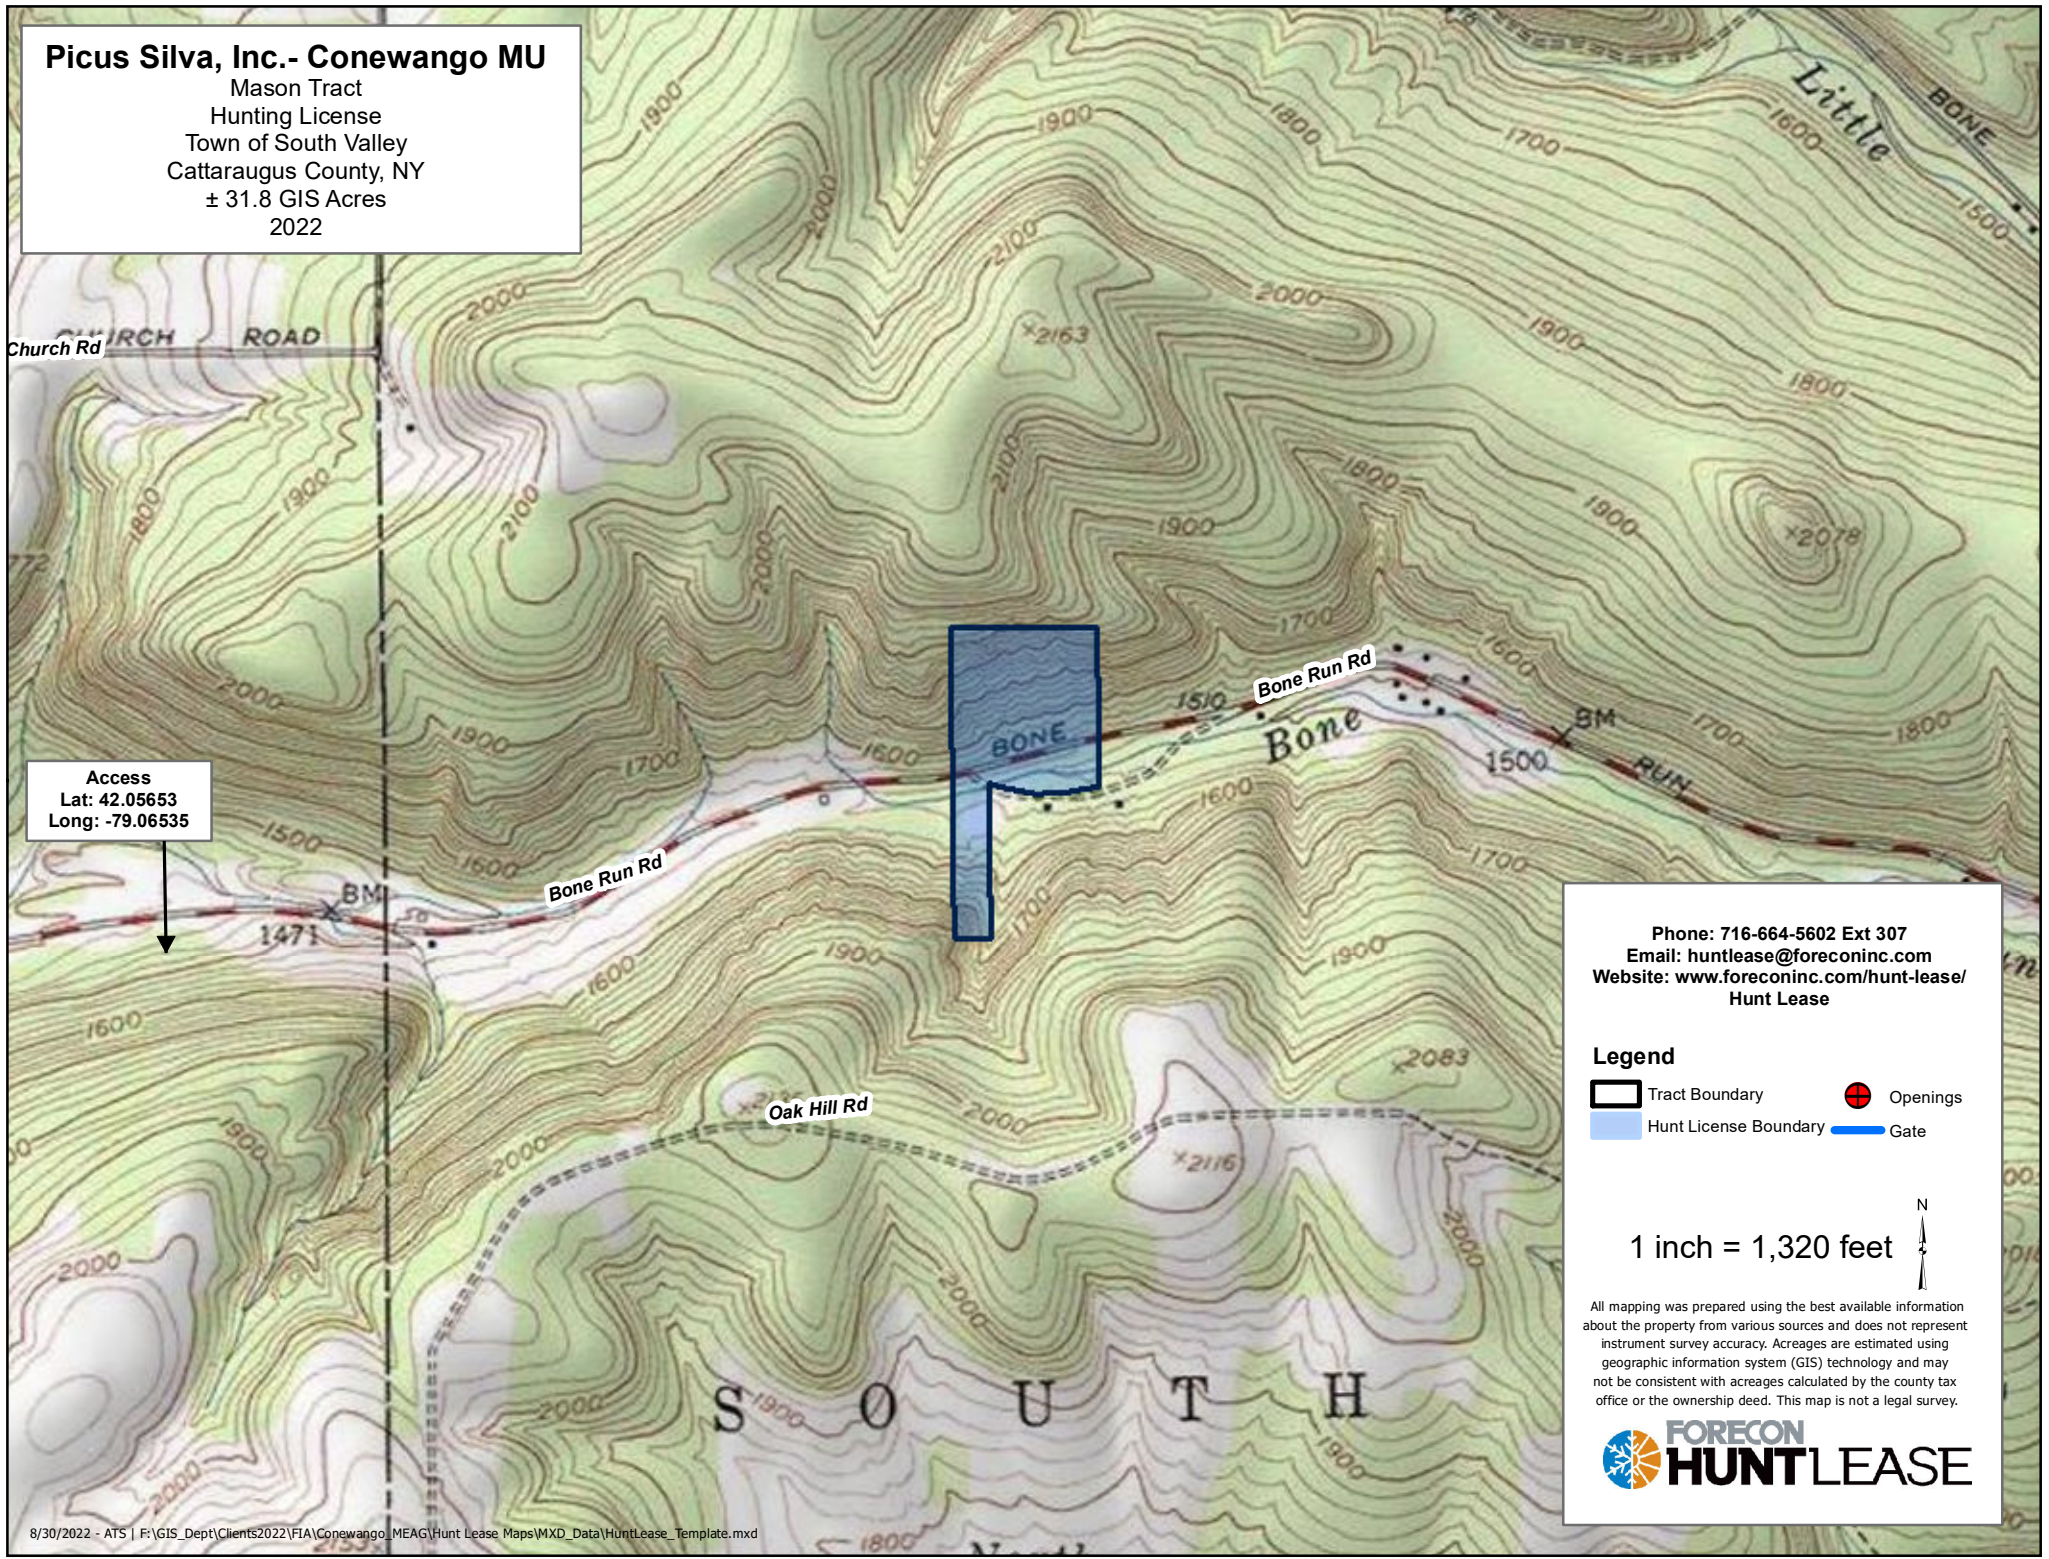

Picus Silva, Inc.- Conewango MU

Mason Tract
Hunting License
Town of South Valley
Cattaraugus County, NY
± 31.8 GIS Acres
2022

Church Rd

Access
Lat: 42.05653
Long: -79.06535

Phone: 716-664-5602 Ext 307
Email: huntlease@foreconinc.com
Website: [www.foreconinc.com/hunt-lease/Hunt Lease](http://www.foreconinc.com/hunt-lease/Hunt%20Lease)

1. **Legend**
2. Tract Boundary
   - Hunt License Boundary
   - Openings
   - Gate

1 inch = 1,320 feet

All mapping was prepared using the best available information about the property from various sources and does not represent instrument survey accuracy. Acreages are estimated using geographic information system (GIS) technology and may not be consistent with acreages calculated by the county tax office or the ownership deed. This map is not a legal survey.